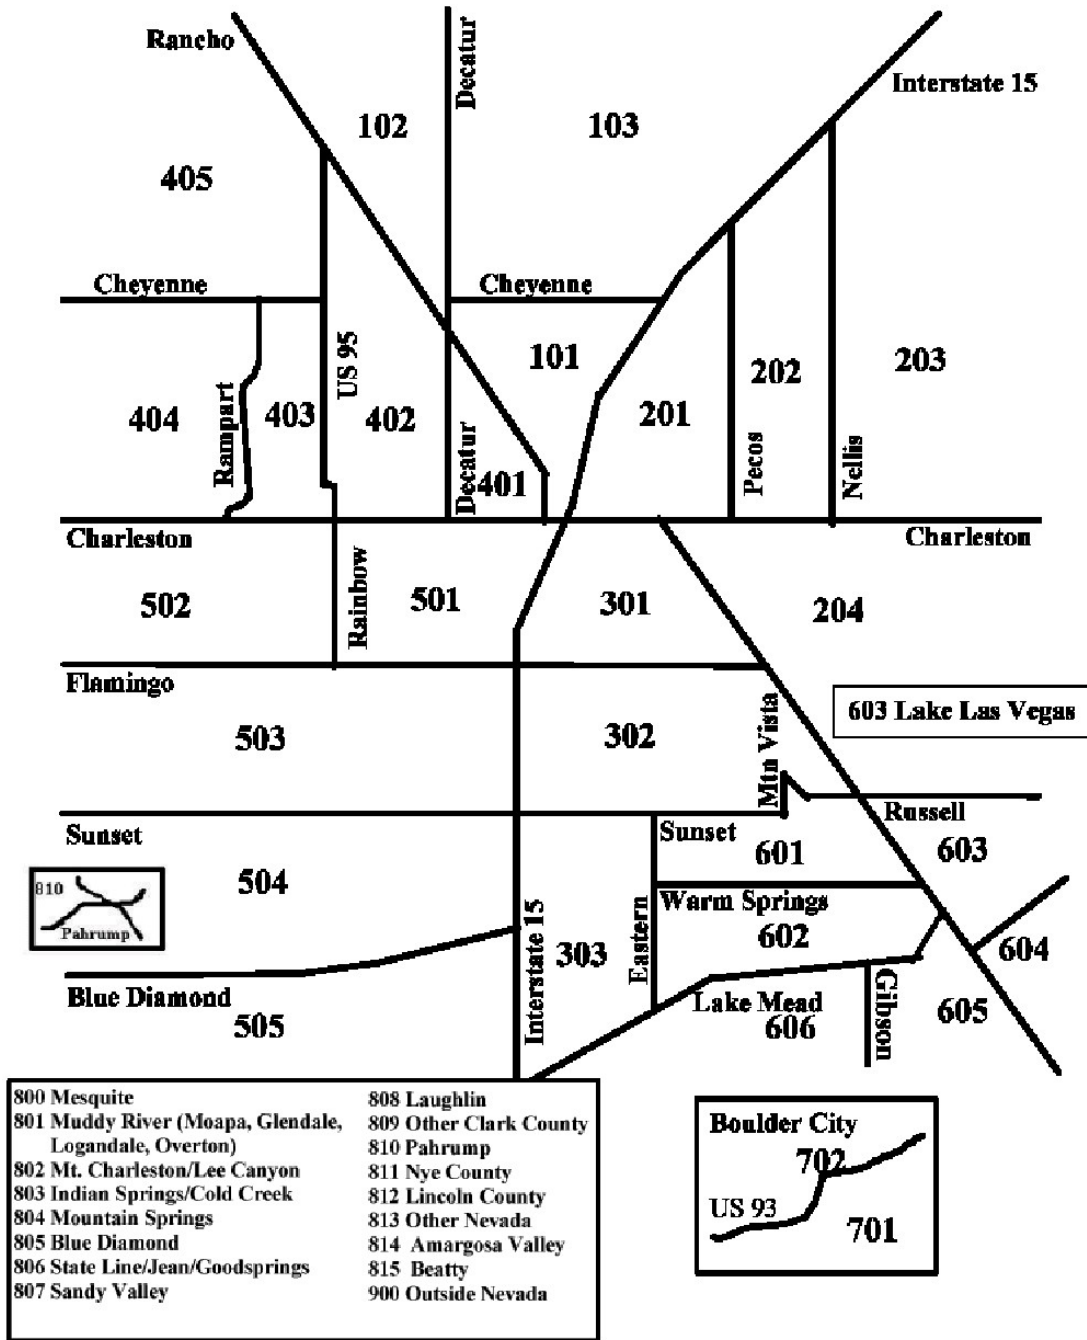

LAS VEGAS MLS AREA MAP

TEAM HEIDEL

THE EDUCATED CHOICE

OFFICE: 702.686.6556 | FAX: 888.517.6432 | www.TEAMHEIDEL.com | info@TeamHeidel.com